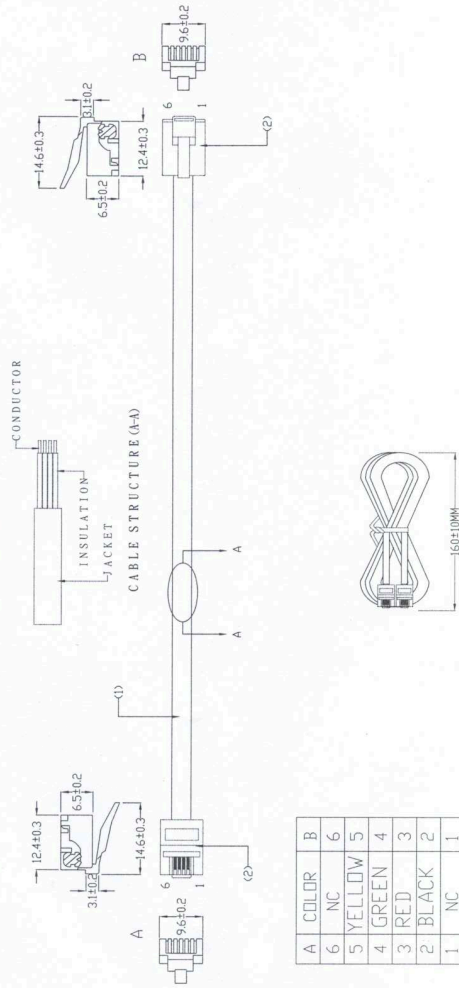

1. User's Guide For CR8 Remote Controller

1-1. Features :

- Remote ON/OFF inverter operation
- Ignition lockout information display and Return Override Function Acting

1-2. Specification:

- Input Voltage Range: 10.5 – 60 Vdc depends on Inverter model.
- Operating Temperature Range : 0 – 40 °C
- Storage Temperature Range : - 30 °C - 70 °C
- Stand-By Current Draw : < 40mA
- Applicable Models : ST / SK / SD / SE series

1-3. Introduction :

- This is a simple ON / OFF remote control.
 - * Steady red LED light indicates the Inverter is ON.
 - * Fast flashing red LED light indicates that it is in Return Override Function selection status.
 - * Slow flashing red LED light indicates that it is in Ignition Lockout Function selection status.
- The wire JP1 is placed inside the remote controller and it is to indicate either **Return Override Function** or **Ignition Lockout Function**.
 - * JP1 jumper "Open" – **Return Override Function**
 - * JP1 jumper "Short" – **Ignition Lockout Function**
- Please note that the default mode is OPEN.
 - The wire must go with a 12 Volt 0.5A fuse with proper sizes.
- Connect the wire RJ-11 to the remote port in front of the panel.
 - * **Ignition Lockout function** – The Ignition lockout function is to turn the Inverter OFF when the auxiliary input wiring is connected to the ACC. (accessory), and 12 Volts is applied.
 - * **Return Override Function** – The **Return Override Function** is to turn the Inverter ON when the auxiliary input wiring is connected to the reverse gear Shift, and 12 Volts is applied.
- Installation Procedure :
 1. Refer to the drawing (see Figure 1) for screw hole and cutout dimensions.
 2. Use the cable between CR8 remote and the inverter.
 3. Switch the inverter to REMO position.

Figure 1
1-4. Drawings of CR-8 Remote Control Cables

WARNING!

DO NOT use standard telephone cable.

No. 33, Rong Hsin Rd., Pa Teh City, Tao Yuan County, Taiwan

Phone : 886-3-3661581 FAX : 886-3-3676029

E-mail : sales@cotek.com.tw