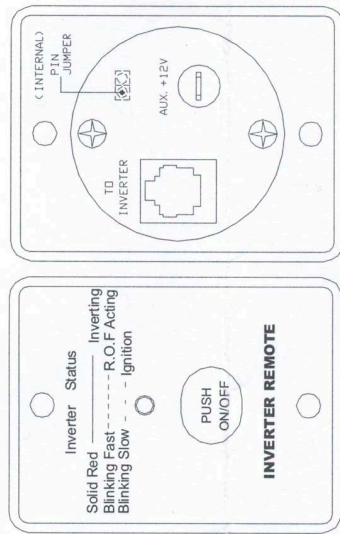

1. User's Guide For CR8 Remote Controller

1-1. Features :

- Remote ON/OFF inverter operation
- Ignition lockout information display and Return Override Function Acting

1-2. Specification:

- Input Voltage Range: 10.5 – 60 Vdc depends on Inverter model.
- Operating Temperature Range : 0 – 40 °C
- Storage Temperature Range : - 30 °C - 70 °C
- Stand-By Current Draw : < 40mA
- Applicable Models : ST / SK / SD / SE series

1-3. Introduction :

- This is a simple ON / OFF remote control.
 - * Steady red LED light indicates the Inverter is ON.
 - * Fast flashing red LED light indicates that it is in Return Override Function selection status.
 - * Slow flashing red LED light indicates that it is in Ignition Lockout Function selection status.
- The wire JP1 is placed inside the remote controller and it is to indicate either **Return Override Function** or **Ignition Lockout Function**.
 - * JP1 jumper "Open" – **Return Override Function**
 - * JP1 jumper "Short" – **Ignition Lockout Function**
- Please note that the default mode is OPEN.
 - The wire must go with a 12 Volt 0.5A fuse with proper sizes.
- Connect the wire RJ-11 to the remote port in front of the panel.
 - * **Ignition Lockout function** – The Ignition lockout function is to turn the Inverter OFF when the auxiliary input wiring is connected to the ACC. (accessory), and 12 Volts is applied.
 - * **Return Override Function** – The **Return Override Function** is to turn the Inverter ON when the auxiliary input wiring is connected to the reverse gear Shift, and 12 Volts is applied.
- Installation Procedure :
 1. Refer to the drawing (see Figure 1) for screw hole and cutout dimensions.
 2. Use the cable between CR8 remote and the inverter.
 3. Switch the inverter to REMO position.