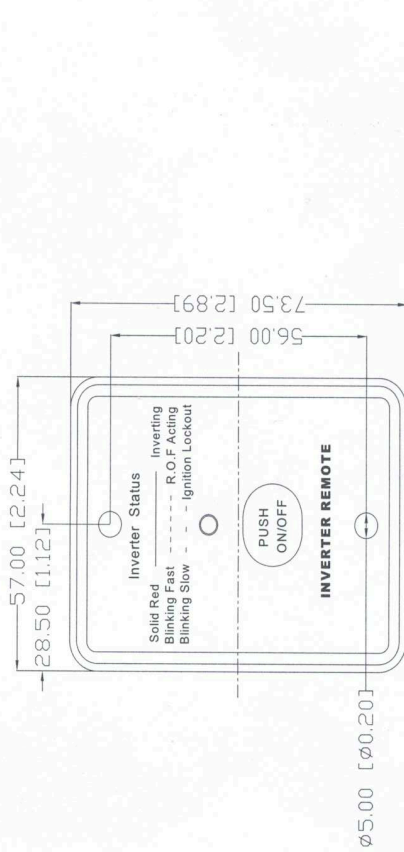

1. User's Guide For CR8 Remote Controller

1-1. Features :

- Remote ON/OFF inverter operation
- Ignition lockout information display and Return Override Function Acting

1-2. Specification:

- Input Voltage Range: 10.5 – 60 Vdc depends on Inverter model.
- Operating Temperature Range : 0 – 40 °C
- Storage Temperature Range : - 30 °C - 70 °C
- Stand-By Current Draw : < 40mA
- Applicable Models : ST / SK / SD / SE series

1-3. Introduction :

- This is a simple ON / OFF remote control.
 - * Steady red LED light indicates the Inverter is ON.
 - * Fast flashing red LED light indicates that it is in Return Override Function selection status.
 - * Slow flashing red LED light indicates that it is in Ignition Lockout Function selection status.
- The wire JP1 is placed inside the remote controller and it is to indicate either **Return Override Function** or **Ignition Lockout Function**.
 - * JP1 jumper "Open" – **Return Override Function**
 - * JP1 jumper "Short" – **Ignition Lockout Function**
- Please note that the default mode is OPEN.
 - The wire must go with a 12 Volt 0.5A fuse with proper sizes.
- Connect the wire RJ-11 to the remote port in front of the panel.
 - * **Ignition Lockout function** – The Ignition lockout function is to turn the Inverter OFF when the auxiliary input wiring is connected to the ACC. (accessory), and 12 Volts is applied.
 - * **Return Override Function** – The **Return Override Function** is to turn the Inverter ON when the auxiliary input wiring is connected to the reverse gear Shift, and 12 Volts is applied.
- Installation Procedure :
 1. Refer to the drawing (see Figure 1) for screw hole and cutout dimensions.
 2. Use the cable between CR8 remote and the inverter.
 3. Switch the inverter to REMO position.

Figure 1
1-4. Drawings of CR-8 Remote Control Cables

WARNING!

DO NOT use standard telephone cable.

No. 33, Rong Hsin Rd., Pa Teh City, Tao Yuan County, Taiwan

Phone : 886-3-3661581 FAX : 886-3-3676029

E-mail : sales@cotek.com.tw