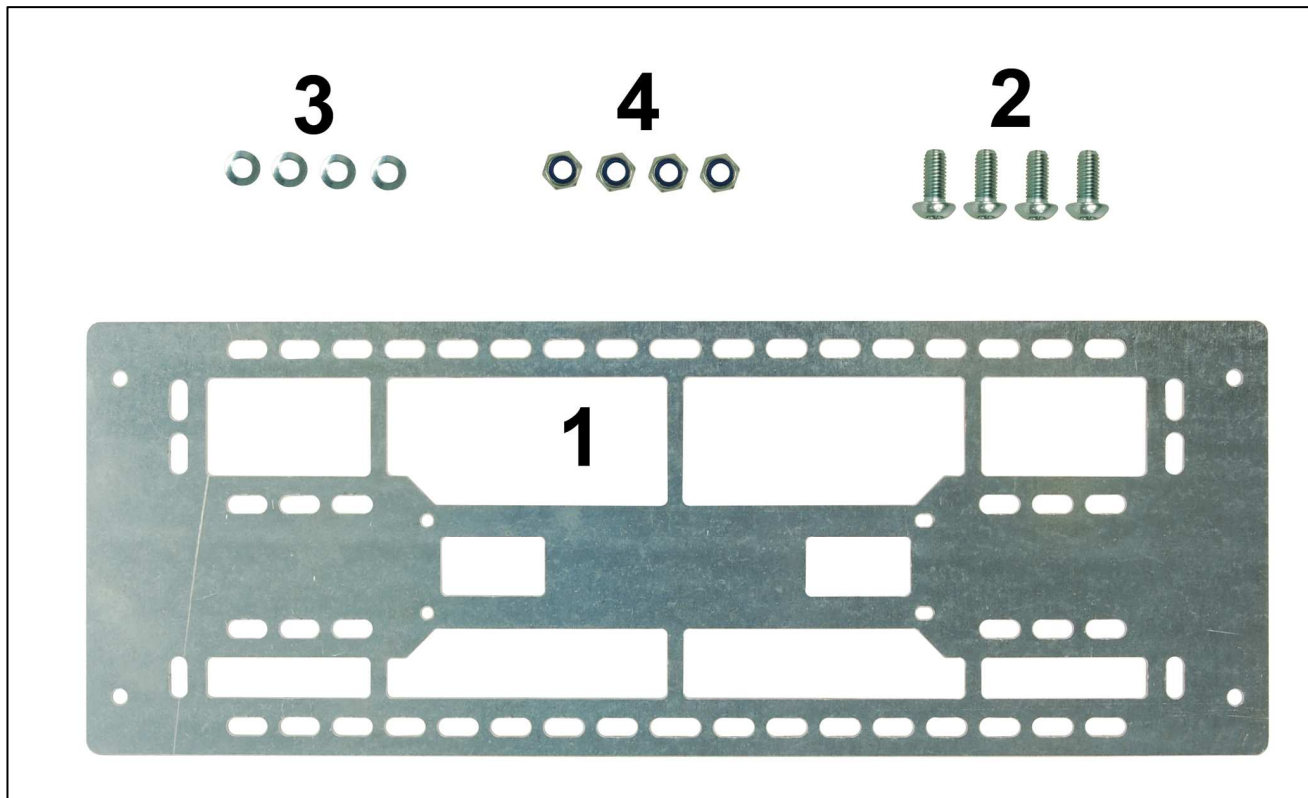

FMS037-H01MB

Holder of the Hub Mercedes Setra

Pos.1	Component	Code	Q
1	Holder of the Hub Mercedes Setra	0810249-M	1
2	Screw M5 x 12mm Torx with half-round head	105BN6404M5X12	4
3	Spring washer D5,3	105304	4
4	Self-locking nut M5	105404	4